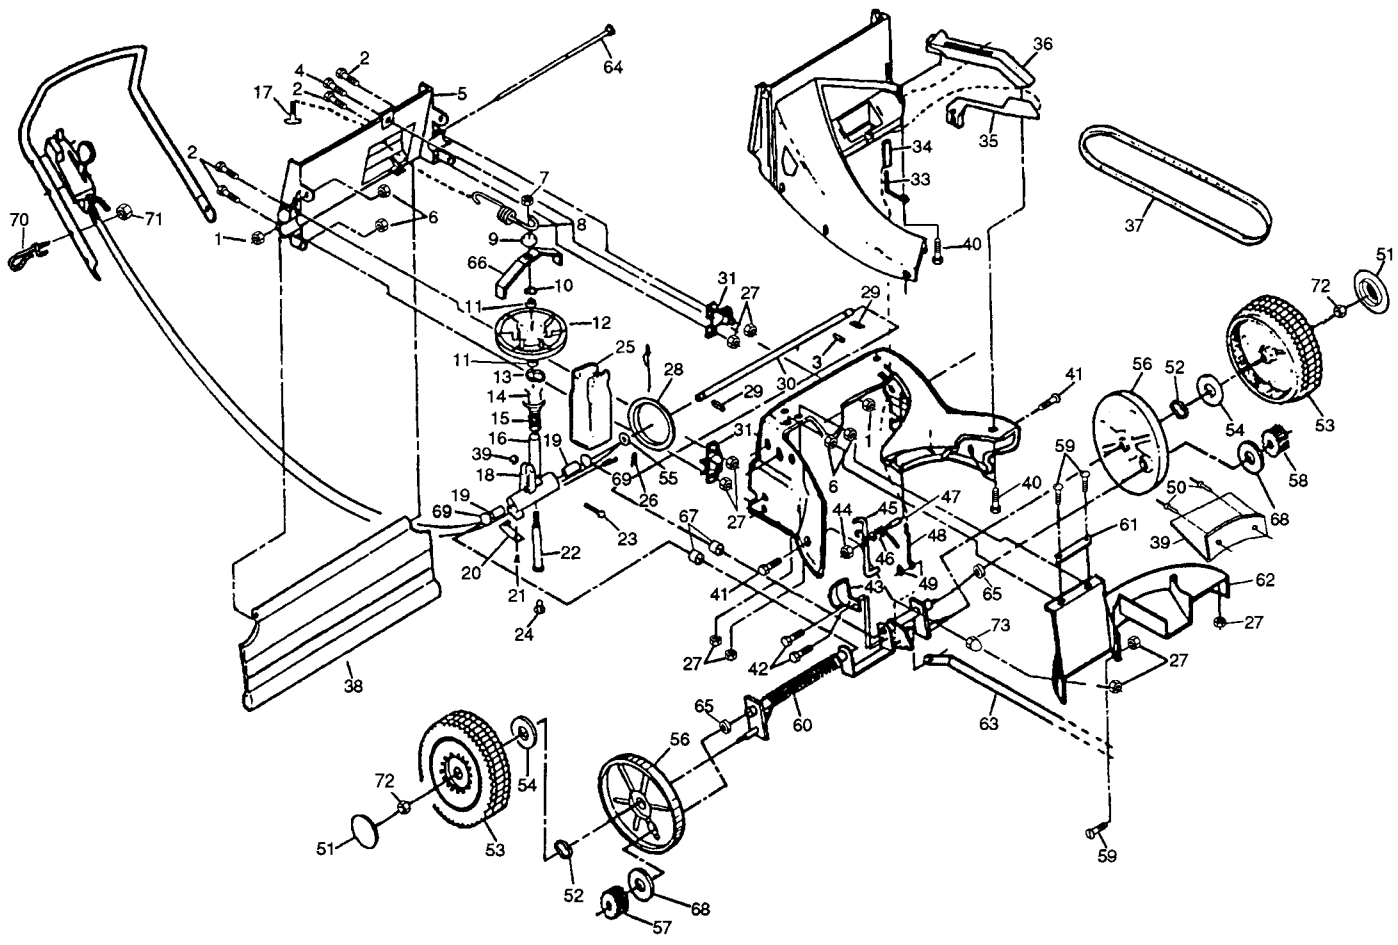

## SPAREPARTS

107 25 77-64

\*These parts must be purchased through an authorized Briggs & Stratton dealer.

Key No.	Part No.	Description	Key No.	Part No.	Description	Key No.	Part No.	Description
1	5320838-16	Self-Tapping Screw #10-32 x 5/8	40	5327507-17	Handle Bracket Assembly (Left)	76	5320876-77	Hi-Pro Key #HP-505
2	5322131-46	Cable Clamp*	42	5327506-94	Hi-Vac Tunnel	77	5320845-96	Engine Pulley
3	5321252-81	Drive Control Bar	45	5327521-10	Rear Door	78	5327516-25	Spacer
4	5321388-56	Upper Handle	46	5327507-83	Spring (Left)	79	-----	Engine - Briggs & Stratton*
5	5321288-89	Machine Screw 1/4-20 x 2-3/4	47	5327508-93	Hinge Rod			Model No. 124802
6	5321288-90	Machine Screw 1/4-20 x 2-1/4	48	5327518-72	Truss Head Screw 1/4-20 x 1/2	81	5320839-23	Flanged Locknut 3/8-16
7	5327515-84	Screw #6-20 x 3/8	52	5327507-00	Battery Cover	82	5327511-54	Screw #8-16 x .62
8	5327009-19	Drive/Speed Control Assembly	53	5327013-59	Lawn Mower Housing	--	5327010-07	Operator's Manual (Scandinavian)
10	8732204-00	Hex Nut	54	5327511-55	Screw #8-16 x 1	--	5327010-06	Operator's Manual (European)
11	5320571-43	Wave Washer	55	8741004-12	Flat Head Machine Screw 1/4-20 x 3/4	--	5328013-16	Speed Control Decal
12	5327513-85	Spacer				--	5327513-39	Quick 7 Decal
14	8736804-00	Locknut 1/4-20	56	5321250-78	Engine Washer	--	5321073-39	Danger Decal (English/French)
15	5321349-33	Engine Zone Control Cable	57	5328509-98	Hex Head Thread Rolling Screw 3/8-16 x 1-1/8	--	5321298-40	Stripe Decal (Tunnel)
16	5320860-55	Hex Head Bolt 1/4-20 x 1-1/4	58	5328510-00	Belt Snubber	--	5321413-39	Decal (Front of Housing)
17	5321363-76	Handle Knob	59	5327508-38	Torque Tube Bushing	--	5321413-38	"Partner" Decal
18	5321252-51	Engine Control Bar	60	8743104-16	Truss Head Screw 1/4-20 x 1	--	5327514-73	Warning Decal (English/French)
19	5321252-54	MZR Bracket	61	5328005-44	Hubcap	--	5328001-97	Noise Level Decal
21	5321388-55	Lower Handle	62	5327006-46	Throttle Control	--	5327006-96	Warning Decal (Multi)
22	5321319-59	Handle Bolt 5/16-18 x 1-3/4	63	5328013-78	Wheel and Tire Assembly	--	5321371-29	Caution Decal (English/French)
23	5320664-26	Wire Tie	64	5320857-23	Washer	--	5328010-36	Danish Importer Decal
25	8736804-00	Locknut 1/4-20	65	5321253-01	Front Torque Assembly	--	5321340-87	Hi-Vac Decal (Tunnel)
26	5327517-82	Spacer	66	5320837-31	Push Nut	--	5321299-93	Drive Control Decal
27	5327521-83	Shoulder Bolt	67	5321388-51	Front Baffle			
28	5321388-53	Handle Bolt (Right)	68	5328510-84	Hex Head Screw 3/8-24 x 1-3/8			
29	5321388-54	Handle Bolt (Left)	69	5328502-63	Helical Lock Washer			
31	5320631-24	Locknut	70	5328510-74	Hardened Washer			
34	8747605-14	Hex Head Bolt 5/16-18 x 7/8	71	5321347-68	22" Blade			
35	8749305-22	Hex Head Bolt 5/16-18 x 1-3/8	72	5328515-14	Blade Adapter			
36	5320652-31	Hex Head Machine Screw 1/4-20 x 1/2	73	5321326-87	Catcher Frame			
37	8747805-28	Hex Head Bolt 5/16-18 x 1-3/4	74	5321327-86	Grass Catcher			
38	5327507-20	Handle Bracket Assembly (Right)	75	5320597-08	Set Screw 1/4-20 x 5/16			