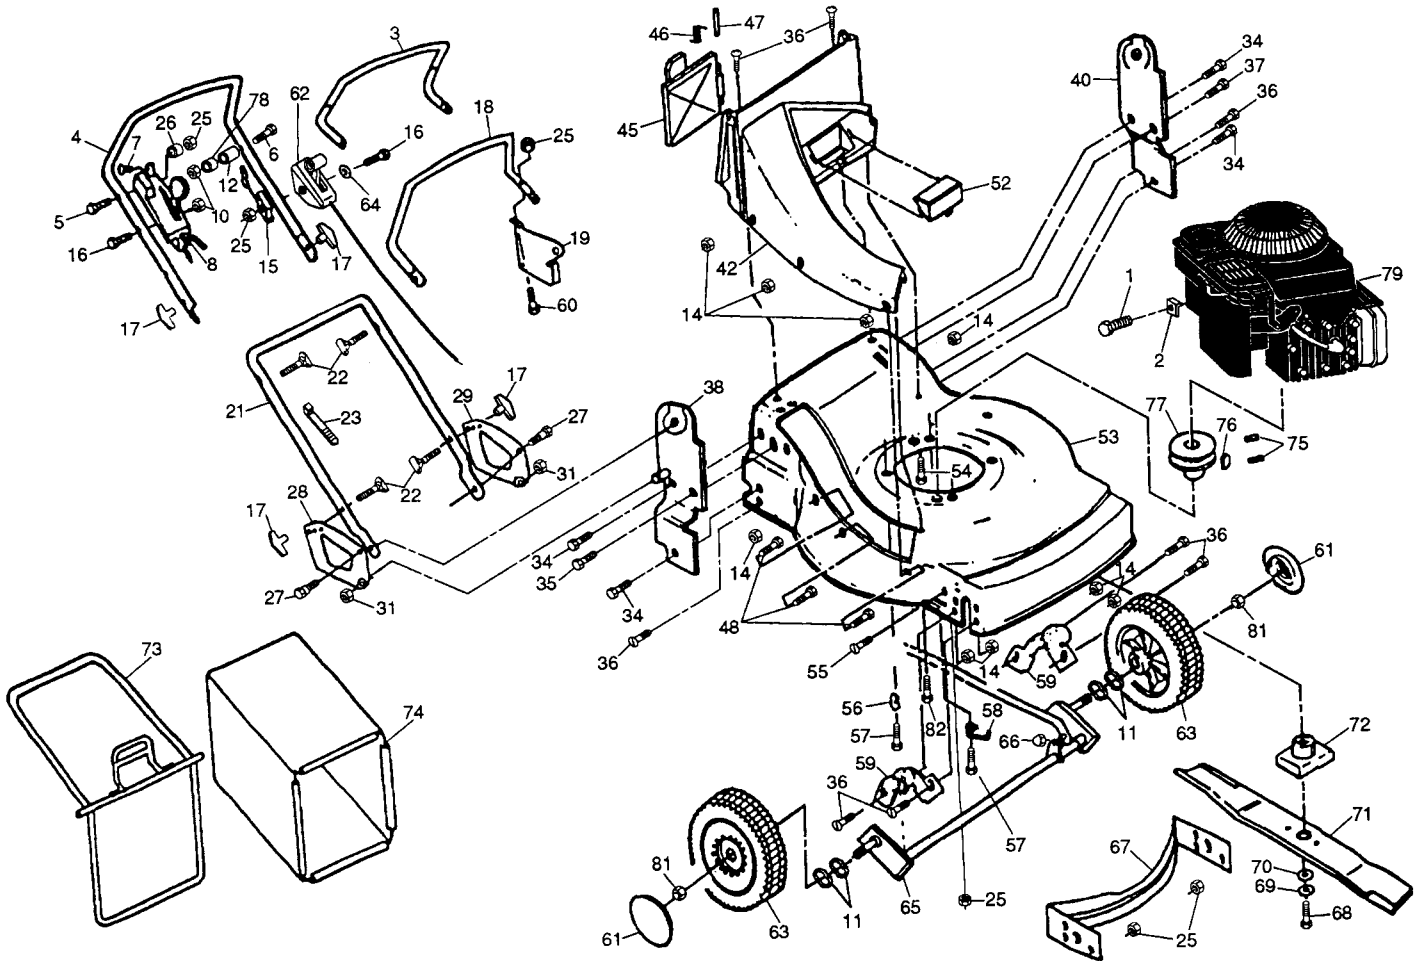

## SPAREPARTS

107 25 77-64

\*These parts must be purchased through an authorized Briggs & Stratton dealer.

Key No.	Part No.	Description	Key No.	Part No.	Description	Key No.	Part No.	Description
1	5320838-16	Self-Tapping Screw #10-32 x 5/8	40	5327507-17	Handle Bracket Assembly (Left)	76	5320876-77	Hi-Pro Key #HP-505
2	5322131-46	Cable Clamp*	42	5327506-94	Hi-Vac Tunnel	77	5320845-96	Engine Pulley
3	5321252-81	Drive Control Bar	45	5327521-10	Rear Door	78	5327516-25	Spacer
4	5321388-56	Upper Handle	46	5327507-83	Spring (Left)	79	-----	Engine - Briggs & Stratton*
5	5321288-89	Machine Screw 1/4-20 x 2-3/4	47	5327508-93	Hinge Rod			Model No. 124802
6	5321288-90	Machine Screw 1/4-20 x 2-1/4	48	5327518-72	Truss Head Screw 1/4-20 x 1/2	81	5320839-23	Flanged Locknut 3/8-16
7	5327515-84	Screw #6-20 x 3/8	52	5327507-00	Battery Cover	82	5327511-54	Screw #8-16 x .62
8	5327009-19	Drive/Speed Control Assembly	53	5327013-59	Lawn Mower Housing	--	5327010-07	Operator's Manual (Scandinavian)
10	8732204-00	Hex Nut	54	5327511-55	Screw #8-16 x 1	--	5327010-06	Operator's Manual (European)
11	5320571-43	Wave Washer	55	8741004-12	Flat Head Machine Screw 1/4-20 x 3/4	--	5328013-16	Speed Control Decal
12	5327513-85	Spacer				--	5327513-39	Quick 7 Decal
14	8736804-00	Locknut 1/4-20	56	5321250-78	Engine Washer	--	5321073-39	Danger Decal (English/French)
15	5321349-33	Engine Zone Control Cable	57	5328509-98	Hex Head Thread Rolling Screw 3/8-16 x 1-1/8	--	5321298-40	Stripe Decal (Tunnel)
16	5320860-55	Hex Head Bolt 1/4-20 x 1-1/4	58	5328510-00	Belt Snubber	--	5321413-39	Decal (Front of Housing)
17	5321363-76	Handle Knob	59	5327508-38	Torque Tube Bushing	--	5321413-38	"Partner" Decal
18	5321252-51	Engine Control Bar	60	8743104-16	Truss Head Screw 1/4-20 x 1	--	5327514-73	Warning Decal (English/French)
19	5321252-54	MZR Bracket	61	5328005-44	Hubcap	--	5328001-97	Noise Level Decal
21	5321388-55	Lower Handle	62	5327006-46	Throttle Control	--	5327006-96	Warning Decal (Multi)
22	5321319-59	Handle Bolt 5/16-18 x 1-3/4	63	5328013-78	Wheel and Tire Assembly	--	5321371-29	Caution Decal (English/French)
23	5320664-26	Wire Tie	64	5320857-23	Washer	--	5328010-36	Danish Importer Decal
25	8736804-00	Locknut 1/4-20	65	5321253-01	Front Torque Assembly	--	5321340-87	Hi-Vac Decal (Tunnel)
26	5327517-82	Spacer	66	5320837-31	Push Nut	--	5321299-93	Drive Control Decal
27	5327521-83	Shoulder Bolt	67	5321388-51	Front Baffle			
28	5321388-53	Handle Bolt (Right)	68	5328510-84	Hex Head Screw 3/8-24 x 1-3/8			
29	5321388-54	Handle Bolt (Left)	69	5328502-63	Helical Lock Washer			
31	5320631-24	Locknut	70	5328510-74	Hardened Washer			
34	8747605-14	Hex Head Bolt 5/16-18 x 7/8	71	5321347-68	22" Blade			
35	8749305-22	Hex Head Bolt 5/16-18 x 1-3/8	72	5328515-14	Blade Adapter			
36	5320652-31	Hex Head Machine Screw 1/4-20 x 1/2	73	5321326-87	Catcher Frame			
37	8747805-28	Hex Head Bolt 5/16-18 x 1-3/4	74	5321327-86	Grass Catcher			
38	5327507-20	Handle Bracket Assembly (Right)	75	5320597-08	Set Screw 1/4-20 x 5/16			